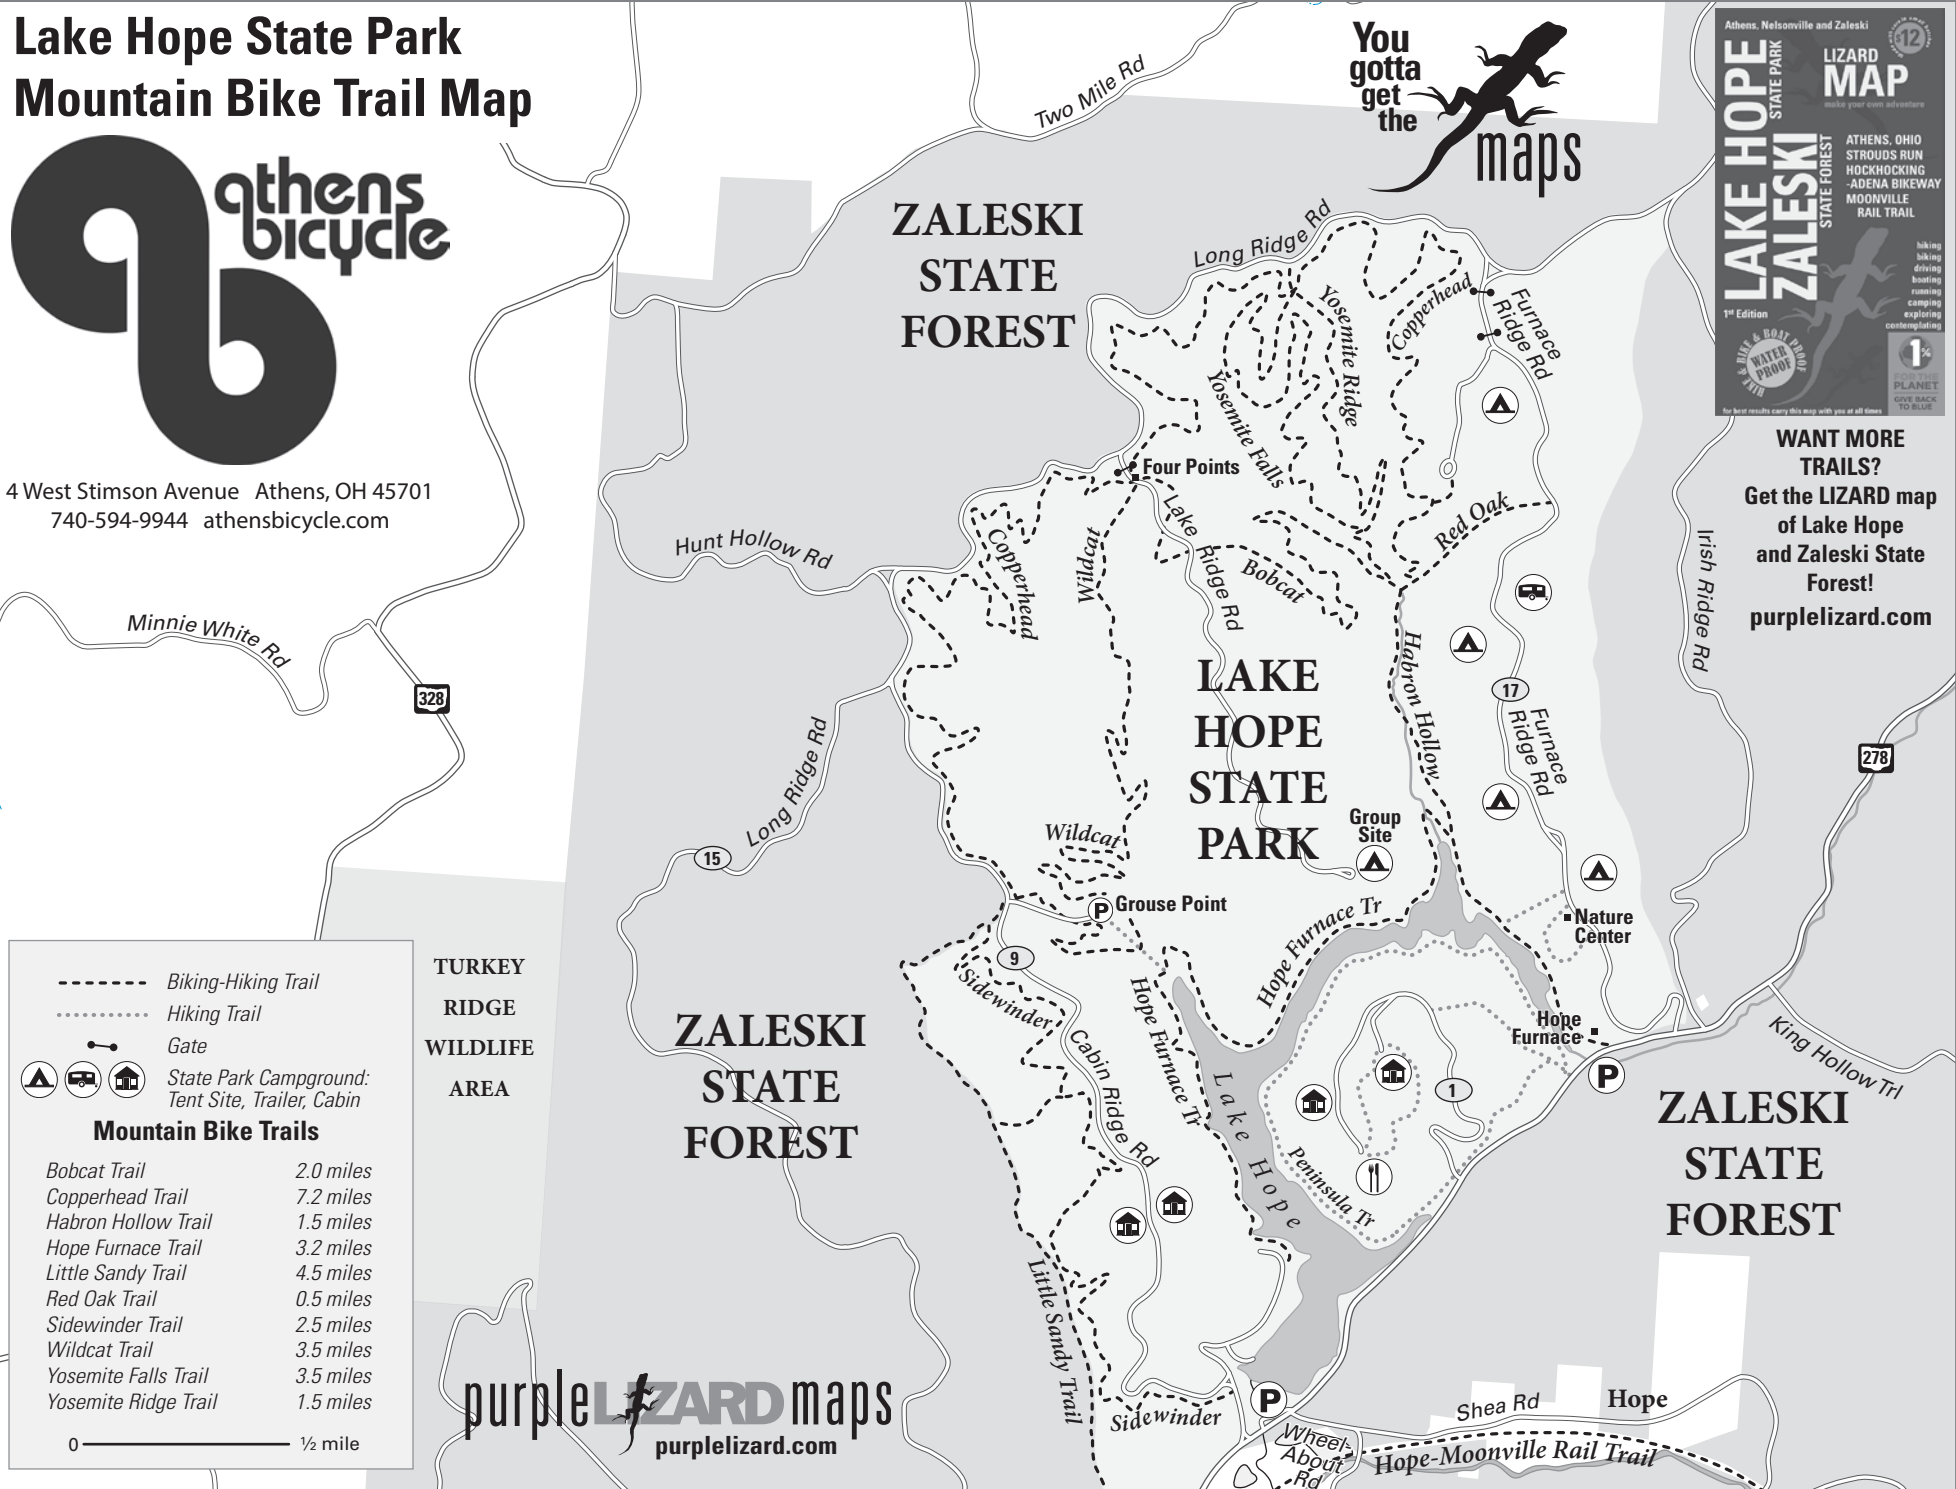

ATHENS, OHIO
STROUDS RUN
HOCKHOCKING
ADENA BIKEWAY
MOONVILLE RAIL TRAIL

hiking
biking
driving
boating
running
camping
exploring
contemplating

1st Edition

WATER PROOF
TORN & BOAT PROOF

1% FOR PLANET
GIVE BACK TO BLUE

For best results carry this map with you at all times

WANT MORE TRAILS?
Get the LIZARD map of Lake Hope and Zaleski State Forest!
purplelizard.com

--- Biking-Hiking Trail
... Hiking Trail
- Gate

State Park Campground:
Tent Site, Trailer, Cabin

Mountain Bike Trails

Bobcat Trail	2.0 miles
Copperhead Trail	7.2 miles
Habron Hollow Trail	1.5 miles
Hope Furnace Trail	3.2 miles
Little Sandy Trail	4.5 miles
Red Oak Trail	0.5 miles
Sidewinder Trail	2.5 miles
Wildcat Trail	3.5 miles
Yosemite Falls Trail	3.5 miles
Yosemite Ridge Trail	1.5 miles

0 ————— 1/2 mile

**TURKEY
RIDGE
WILDLIFE
AREA**

**ZALESKI
STATE
FOREST**

**ZALESKI
STATE
FOREST**