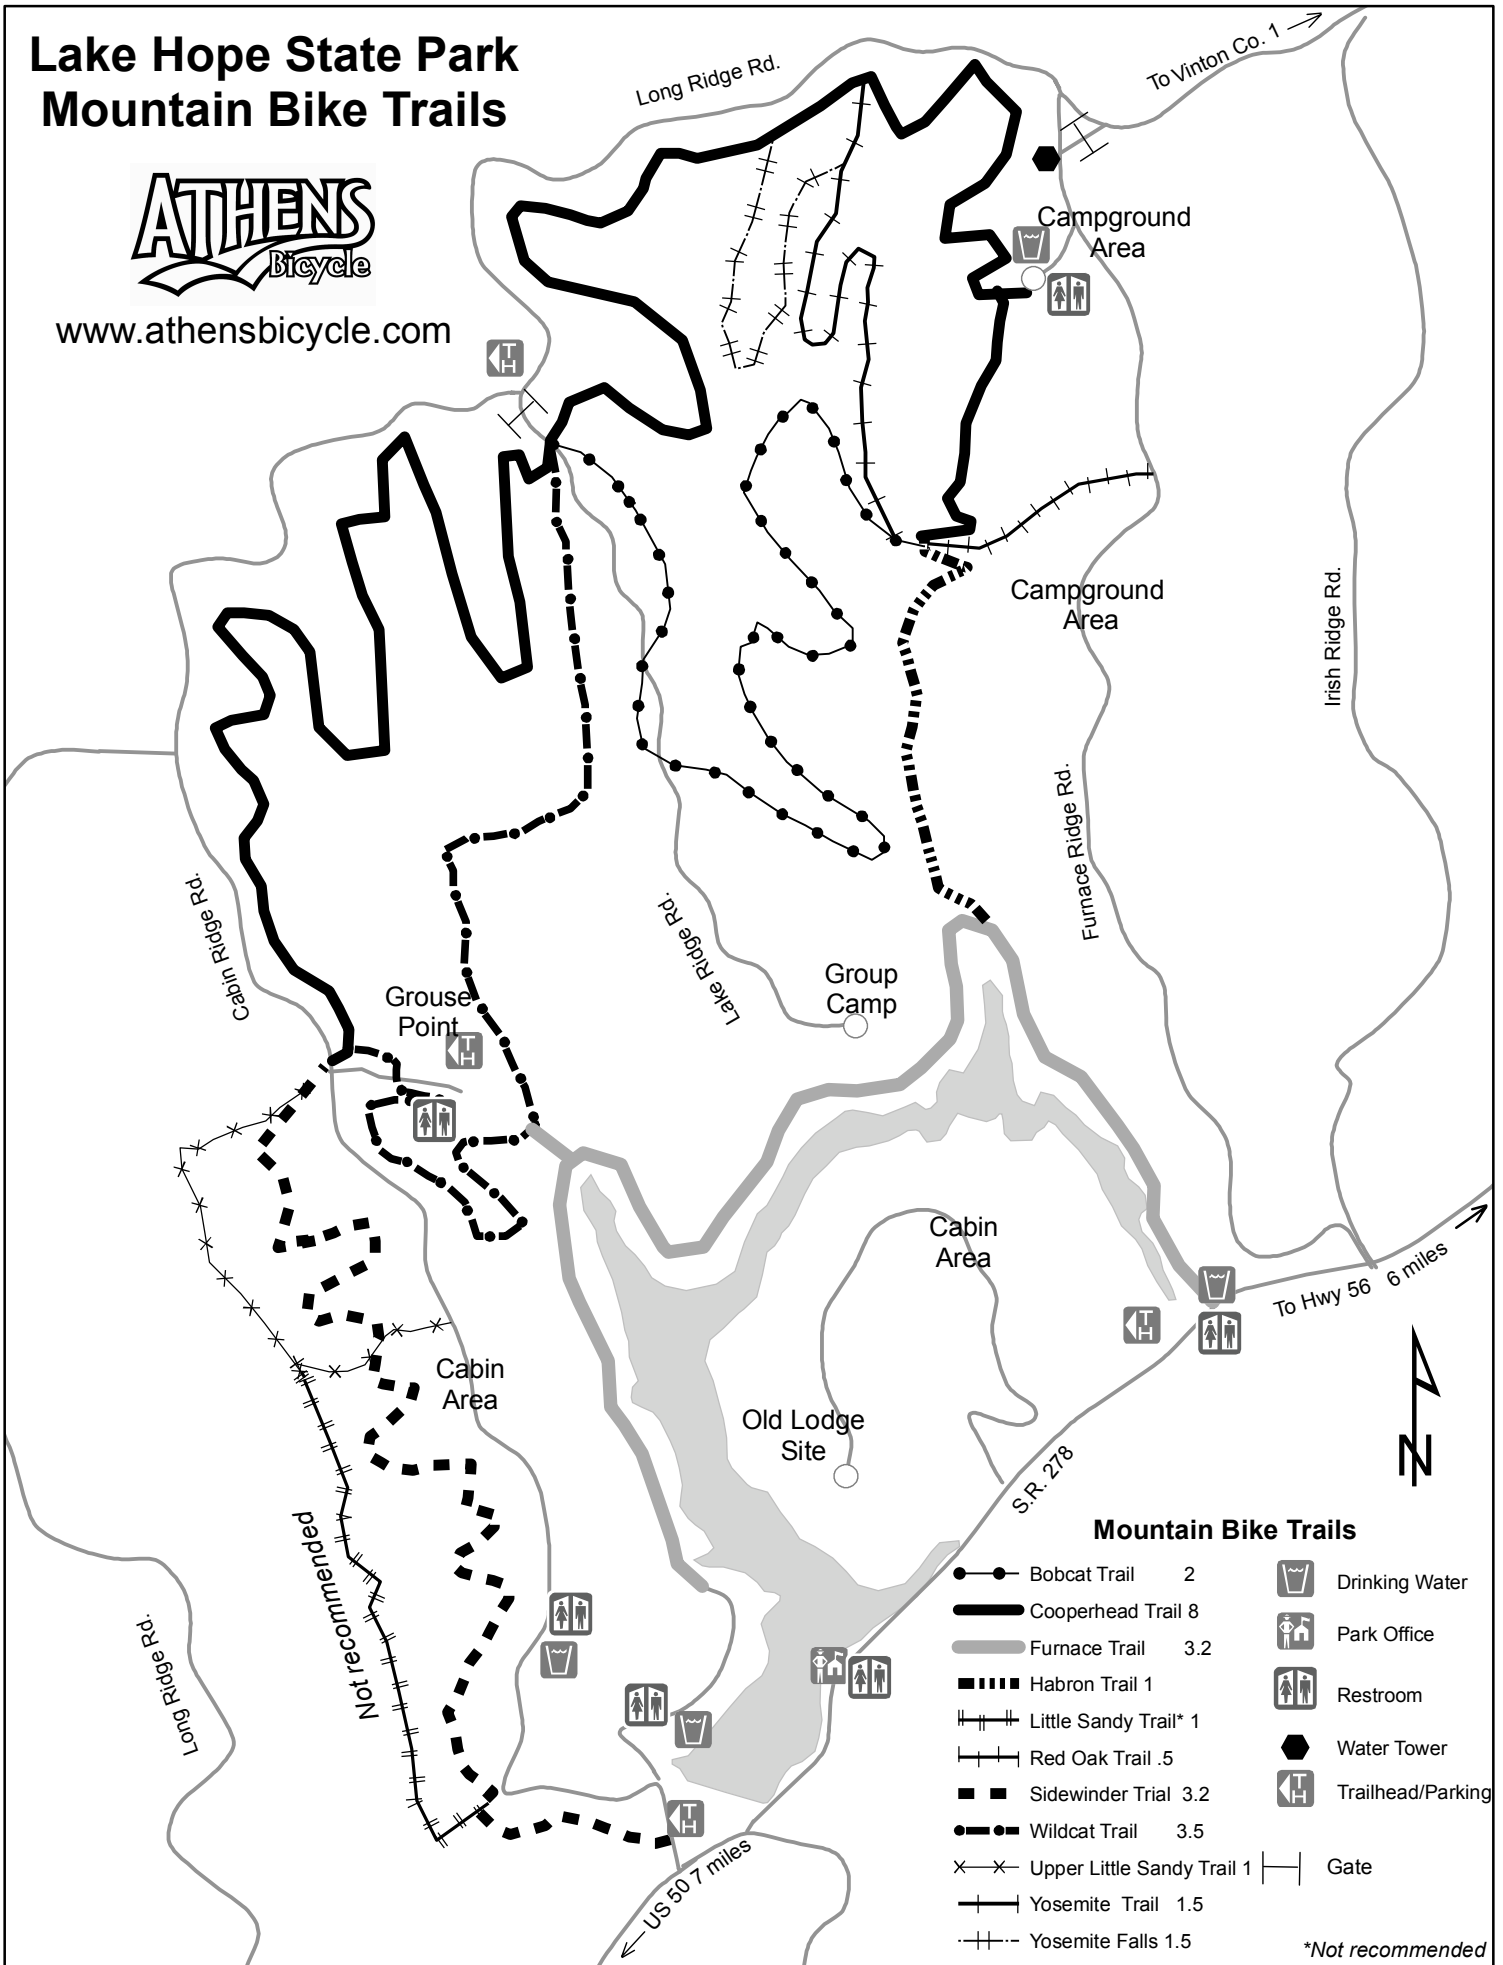

Lake Hope State Park Mountain Bike Trails

www.athensbicycle.com

Mountain Bike Trails

- | | |
|----------------------------------|-------------------|
| ●—● Bobcat Trail 2 | Drinking Water |
| — Cooperhead Trail 8 | Park Office |
| — Furnace Trail 3.2 | Restroom |
| - - - Habron Trail 1 | Water Tower |
| Little Sandy Trail* 1 | Trailhead/Parking |
| - - - Red Oak Trail .5 | |
| ■ ■ ■ Sidewinder Trail 3.2 | |
| ● ● ● Wildcat Trail 3.5 | |
| x x x Upper Little Sandy Trail 1 | |
| - - - Yosemite Trail 1.5 | Gate |
| - + - Yosemite Falls 1.5 | |

*Not recommended